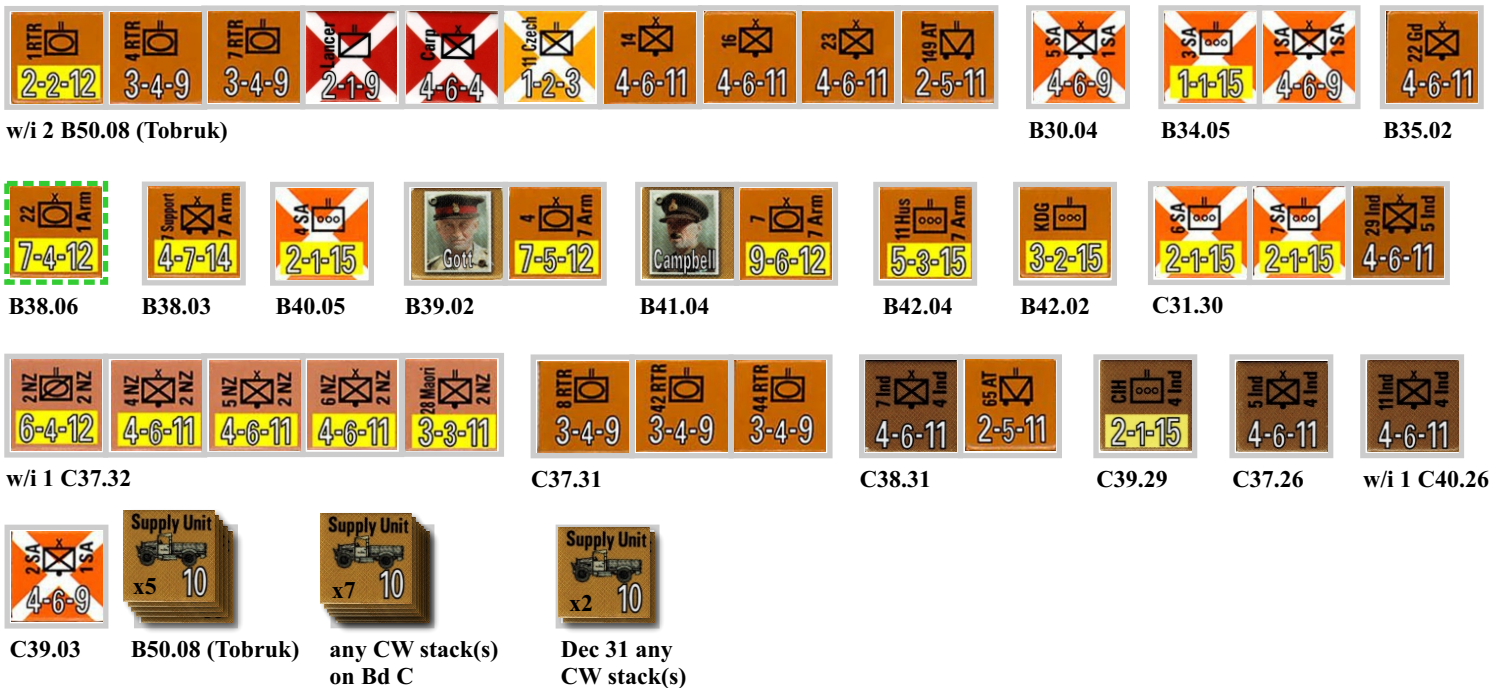

B60.30	w/i 1 B60.29			w/i 1 B50.16		w/i 1 B42.13	B45.15	B44.13	B50.11			

B49.11	B48.10	B48.11	B47.10	B47.09	B47.08	B47.07	B48.06	B46.07			

B46.06	B47.06	B46.02	C42.29	C39.32	C40.28	C41.30			

w/i C45.29	C44.31	C43.30	C43.34	w/i B41.08										

Commonwealth Scenario Set Up Card

5.1 Operation Brevity, 15 May 1941

Map C Game Length: 1 Turn

5.2 Operation Battleaxe, 15 Jun 1941

Map C Game Length: 1 Turn

5.3 Operation Crusader, 19 Nov-15 Dec 1941

Maps B and C Game Length: 2 Turns