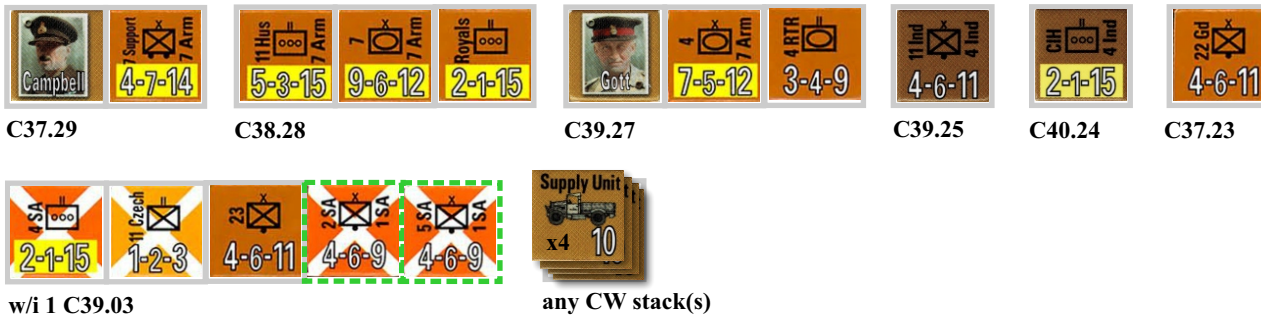

Commonwealth Scenario Set Up Card

5.1 Operation Brevity, 15 May 1941

Map C Game Length: 1 Turn

5.2 Operation Battleaxe, 15 Jun 1941

Map C Game Length: 1 Turn

5.3 Operation Crusader, 19 Nov-15 Dec 1941

Maps B and C Game Length: 2 Turns

Commonwealth Scenario Set Up Card

5.4 Gazala 26 May-29 Jun 1942

Maps B and C Game Length: 2 Turns

B50.16	B50.14	B49.16	B49.14	B47.14	B47.15	B47.16	B47.17	B45.15			
B42.16	B42.13	B40.16	B38.17	B39.13	B48.11	B46.12	B46.10	B45.09	B45.12		
w/i B50.08		B43.11	B41.10	B41.08	B46.02	C49.34	C45.29			C44.31	
						B48.16, 48.17, 47.18, 46.16 46.17, 45.16, 44.15, 44.13 42.14, 41.14, 41.13, 42.12 50.12, 49.12					
C42.29	C42.28	C40.28	C39.03	x14			B50.08 (Tobruk)	C45.29 (Bardia)	with any CW unit	Jun 42 with any CW unit	