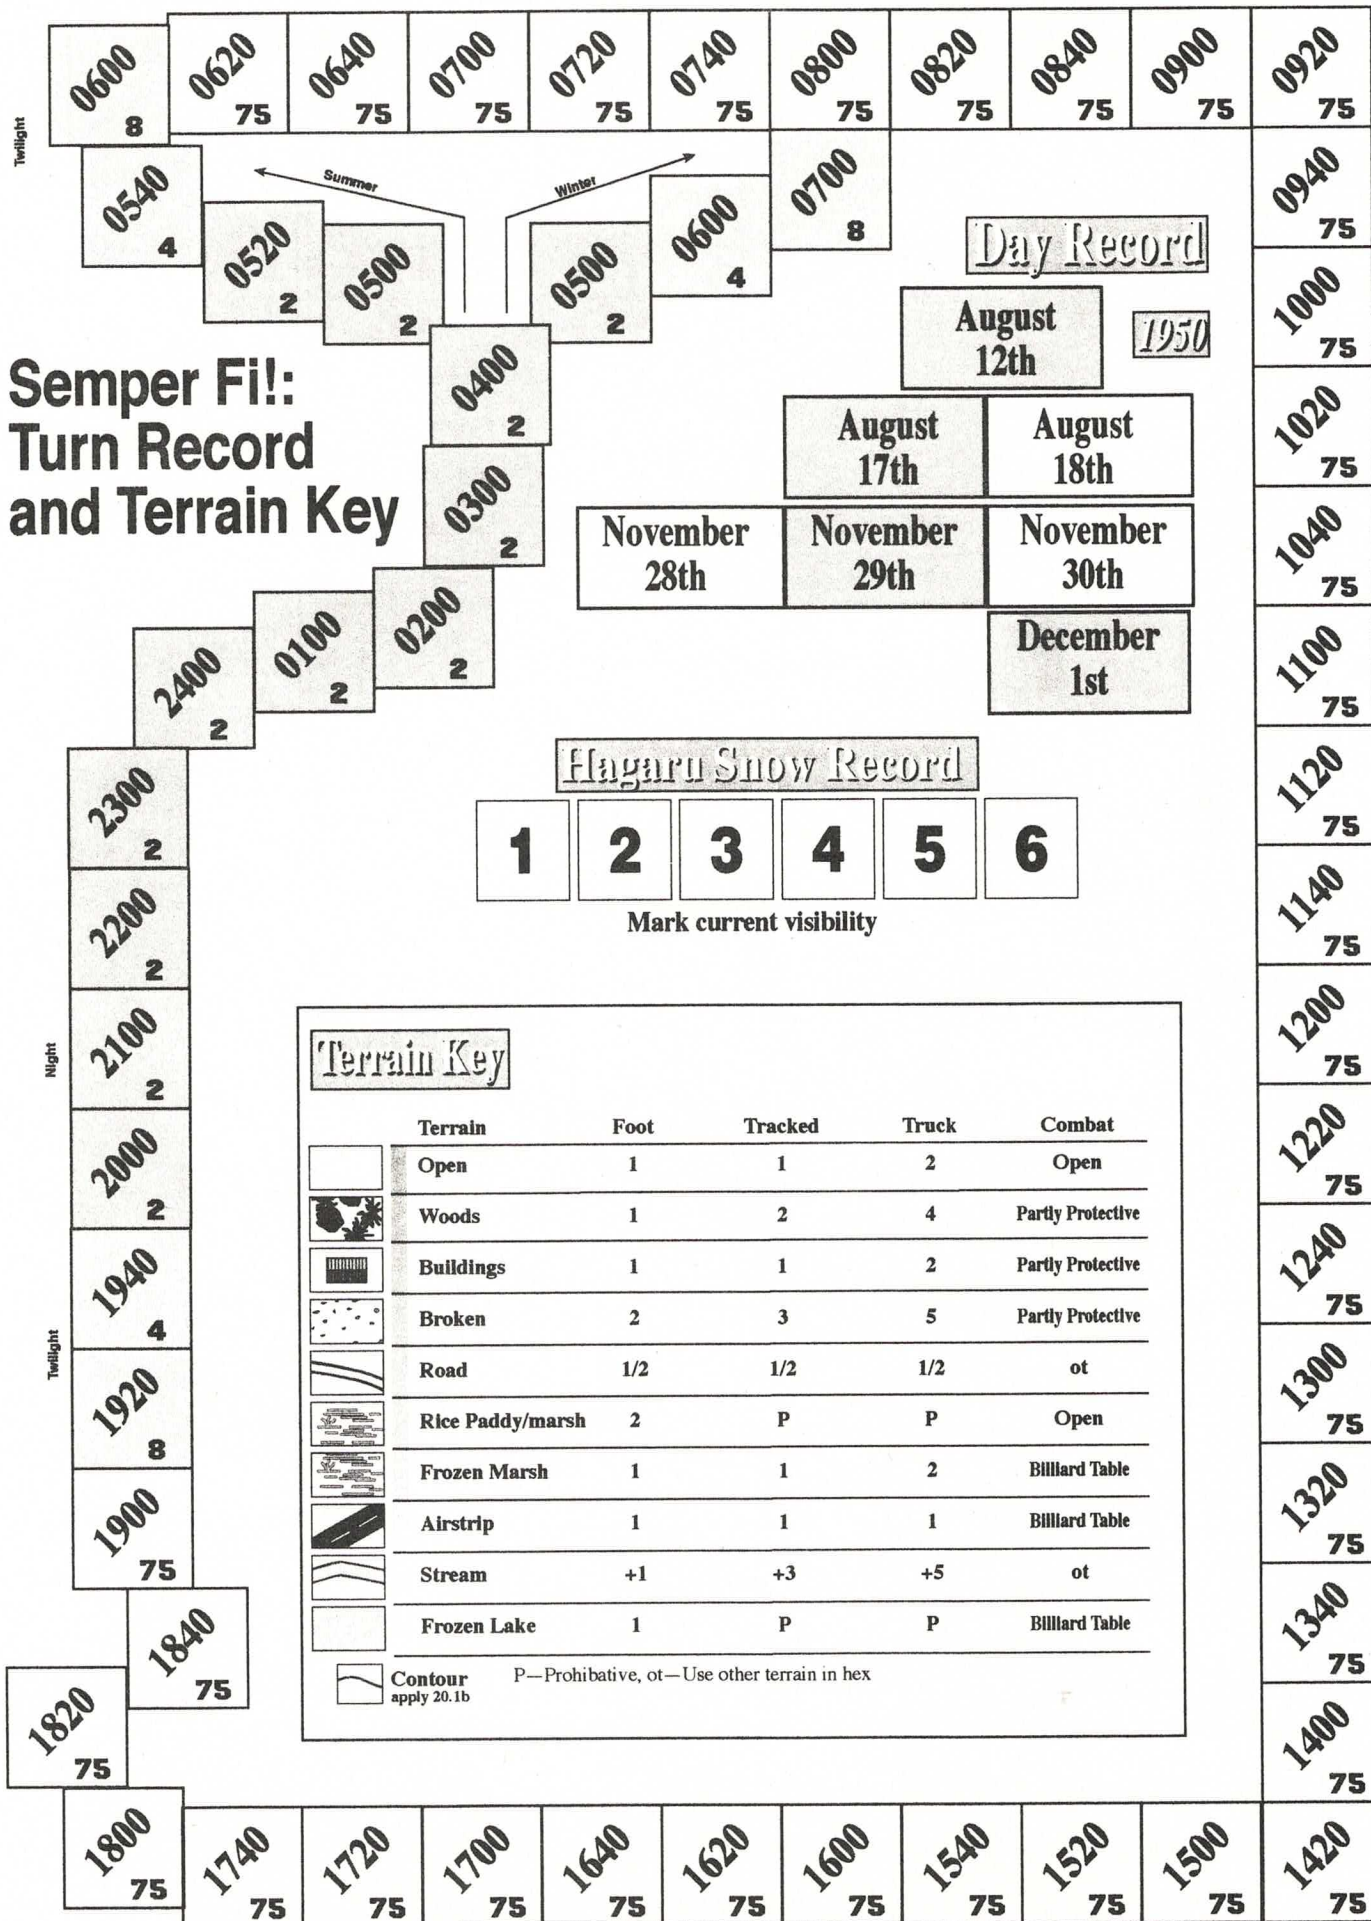

Semper Fi! Turn Record and Terrain Key

Day Record

August 12th 1950

August 17th

August 18th

November 28th

November 29th

November 30th

December 1st

Hagaru Snow Record

1

2

3

4

5

6

Mark current visibility

Terrain Key

Terrain	Foot	Tracked	Truck	Combat
Open	1	1	2	Open
Woods	1	2	4	Partly Protective
Buildings	1	1	2	Partly Protective
Broken	2	3	5	Partly Protective
Road	1/2	1/2	1/2	ot
Rice Paddy/marsh	2	P	P	Open
Frozen Marsh	1	1	2	Billiard Table
Airstrip	1	1	1	Billiard Table
Stream	+1	+3	+5	ot
Frozen Lake	1	P	P	Billiard Table

Contour apply 20.1b

P—Prohibitive, ot—Use other terrain in hex